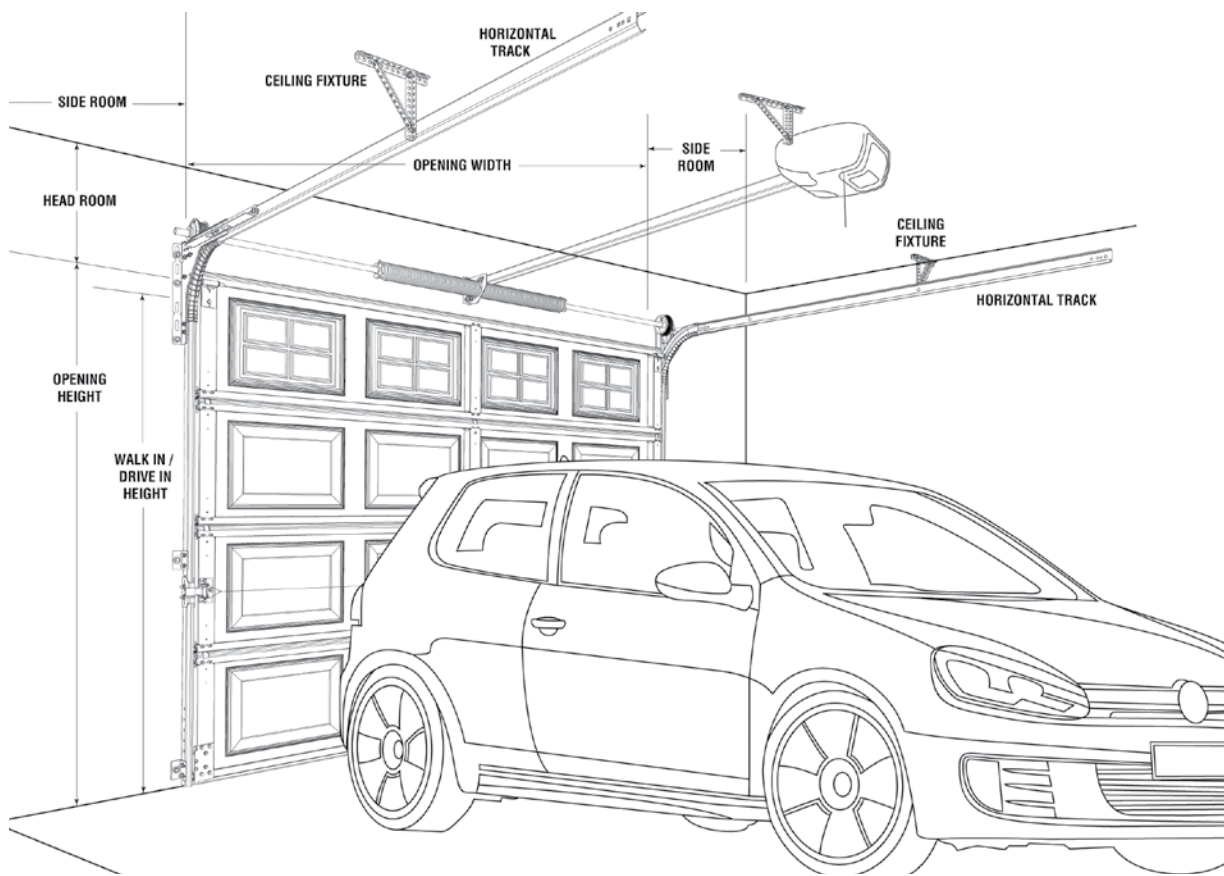

Sectional Garage Doors

Sectional garage door offers the greatest degree of aesthetic adaptability. It comprises a number of large sections or panels that come in a wide range of designs and colours. Sectional Garage Doors are most commonly made from pressed steel, but can be manufactured from timber to provide a more natural look.

Features & Benefits

- Large range of designs and profiles available
- They open upwards and run parallel to the ceiling
- Unlike traditional 'tilt' doors, they do not swing outwards to open
- Vehicles can be parked right up to the front of the garage door without impeding its opening
- In the event of damage, sections or panels can be replaced individually
- Require little headroom
- Fit easily into very wide openings