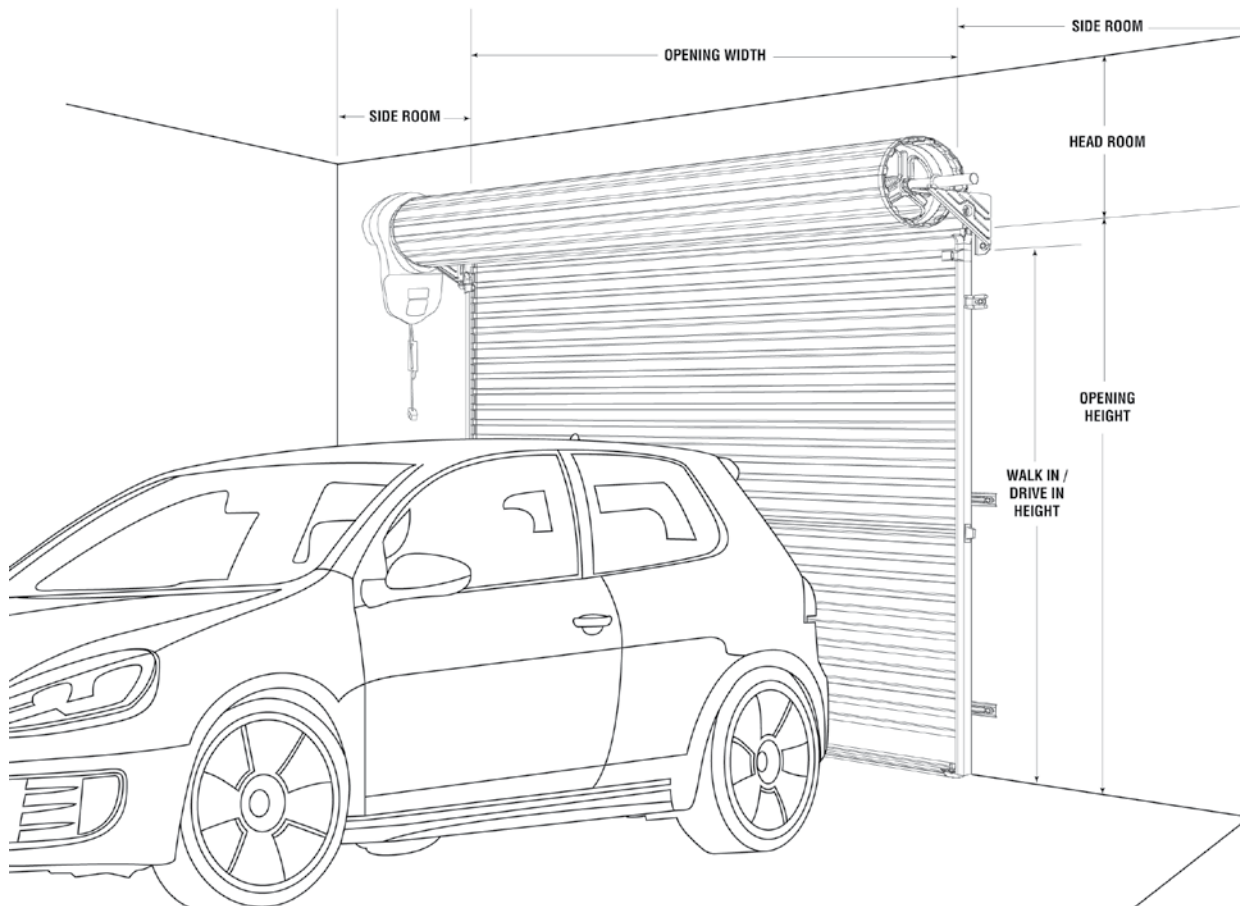

# Roller Garage Doors

Initially invented by B&D back in the 50s, Rolling garage doors are commonly considered as amongst the most economical and functional garage doors available in Australia. Being constructed from corrugated steel they also provide strength against impacts..

## Features & Benefits

- Suitable for many residential applications
- Open and roll upwards
- Vehicles can be parked right up to the front of the garage door
- Easily operated
- Steel drum sits on top of the garage opening, so they require minimal ceiling space
- Ideal for garages with overhead